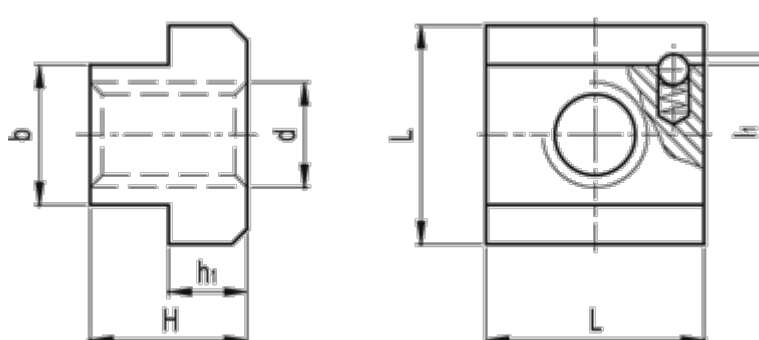

# Data Sheet

Article number: 20594421

Description: E+G T-nut  
GN 508.2-22-M20-8

## Measures

b -0.1 -0.3	= 22
d	= M20
H	= 28
h1	= 14
L	= 35
l1	= 1.6
T-slot width DIN 650	= 22
Weight (g)	= 155